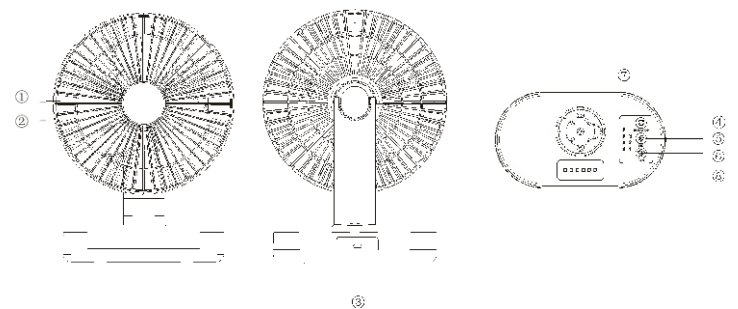

AIRLOOP

Portable & Rechargeable Desk Fan

User Manual

PRODUCT OVERVIEW

AirLoop is a compact, portable desk fan designed for effortless cooling anywhere you go. With adjustable speed modes, long-lasting rechargeable batteries, and quiet airflow, it is ideal for home, office, and travel use.

PARTS DESCRIPTION

1. Detachable Front Cover
2. Fan Blade
3. Type-C Charging Port
4. Rotation Button
5. LED Switch
6. Fan Speed Switch
7. Speed Indicator
8. LED Light

OPERATING INSTRUCTIONS

1. Turning On & Adjusting Fan Speed