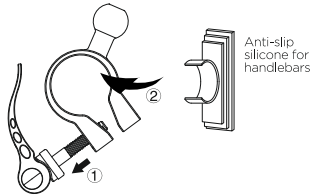

Key Features

- Universal compatibility for smartphones (4.7" to 6.8")
- Strong and secure grip with anti-slip silicone 360° adjustable viewing angle with universal ball joint
- Durable ABS build for long-lasting performance
- Easy installation on bicycle and motorcycle handlebars.

Specifications

- Product Name: Mobike Prime
- Material: ABS
- Net Weight: 180g
- Applicable Device Size: 4.7 – 6.8 inches
- Handlebar Diameter Compatibility: 0.6 inch – 1.2 inch

Product Components

1. Secure Lock Mechanism switch
2. Anti-Slip Silicone Grip Pads
3. Universal Ball Joint
4. Screw Wrench

Installation Guide

Step 1: Prepare the Handlebar

Place the anti-slip silicone pad inside the handlebar clip according to size. This ensures a firm grip and prevents slipping.

Step 2: Assemble the Mount

Connect the fixed parts of the handlebar mount. Insert the universal ball into the back slot of the bracket. Ensure it fits securely.

Step 3: Fix the Mount

Attach the clip onto the handlebar. Tighten it using the nut and screw wrench until secure.

Step 4: Mount Your Phone

Place your phone on the holder by pushing the top bracket. Adjust and lock it securely. Use the locking switch at the back for extra stability during rides.