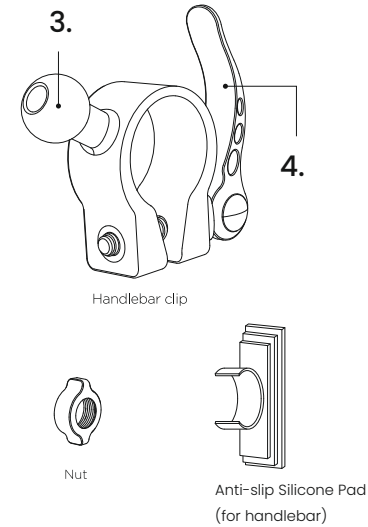

Key Features

- Universal compatibility for smartphones (4.7" to 6.8")
- Strong and secure grip with anti-slip silicone 360° adjustable viewing angle with universal ball joint
- Durable ABS build for long-lasting performance
- Easy installation on bicycle and motorcycle handlebars.

Specifications

- Product Name: Mobike Prime
- Material: ABS
- Net Weight: 180g
- Applicable Device Size: 4.7 – 6.8 inches
- Handlebar Diameter Compatibility: 0.6 inch – 1.2 inch

Product Components

1. Secure Lock Mechanism switch
2. Anti-Slip Silicone Grip Pads
3. Universal Ball Joint
4. Screw Wrench

Installation Guide

Step 1: Prepare the Handlebar

Place the anti-slip silicone pad inside the handlebar clip according to size. This ensures a firm grip and prevents slipping.

Step 2: Assemble the Mount

Connect the fixed parts of the handlebar mount. Insert the universal ball into the back slot of the bracket. Ensure it fits securely.

Step 3: Fix the Mount

Attach the clip onto the handlebar. Tighten it using the nut and screw wrench until secure.

Step 4: Mount Your Phone

Place your phone on the holder by pushing the top bracket. Adjust and lock it securely. Use the locking switch at the back for extra stability during rides.