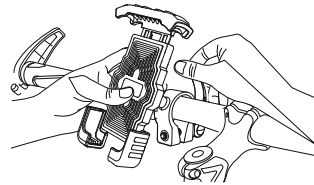

Key Features

- Universal compatibility for smartphones (4.7" to 6.8")
- Strong and secure grip with anti-slip silicone 360° adjustable viewing angle with universal ball joint
- Durable ABS build for long-lasting performance
- Easy installation on bicycle and motorcycle handlebars.

Specifications

- Product Name: Mobike Prime
- Material: ABS
- Net Weight: 180g
- Applicable Device Size: 4.7 – 6.8 inches
- Handlebar Diameter Compatibility: 0.6 inch – 1.2 inch

Product Components

1. Secure Lock Mechanism switch
2. Anti-Slip Silicone Grip Pads
3. Universal Ball Joint
4. Screw Wrench

Installation Guide

Step 1: Prepare the Handlebar

Place the anti-slip silicone pad inside the handlebar clip according to size. This ensures a firm grip and prevents slipping.

Step 2: Assemble the Mount

Connect the fixed parts of the handlebar mount. Insert the universal ball into the back slot of the bracket. Ensure it fits securely.

Step 3: Fix the Mount

Attach the clip onto the handlebar. Tighten it using the nut and screw wrench until secure.

Step 4: Mount Your Phone

Place your phone on the holder by pushing the top bracket. Adjust and lock it securely. Use the locking switch at the back for extra stability during rides.