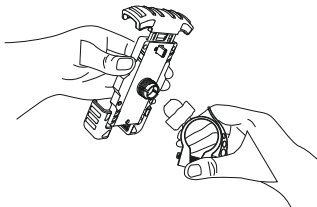

Key Features

- Universal compatibility for smartphones (4.7" to 6.8")
- Strong and secure grip with anti-slip silicone 360° adjustable viewing angle with universal ball joint
- Durable ABS build for long-lasting performance
- Easy installation on bicycle and motorcycle handlebars.

Specifications

- Product Name: Mobike Prime
- Material: ABS
- Net Weight: 180g
- Applicable Device Size: 4.7 – 6.8 inches
- Handlebar Diameter Compatibility: 0.6 inch – 1.2 inch

Product Components

1. Secure Lock Mechanism switch
2. Anti-Slip Silicone Grip Pads
3. Universal Ball Joint
4. Screw Wrench

Installation Guide

Step 1: Prepare the Handlebar

Place the anti-slip silicone pad inside the handlebar clip according to size. This ensures a firm grip and prevents slipping.

Step 2: Assemble the Mount

Connect the fixed parts of the handlebar mount. Insert the universal ball into the back slot of the bracket. Ensure it fits securely.

Step 3: Fix the Mount

Attach the clip onto the handlebar. Tighten it using the nut and screw wrench until secure.

Step 4: Mount Your Phone

Place your phone on the holder by pushing the top bracket. Adjust and lock it securely. Use the locking switch at the back for extra stability during rides.