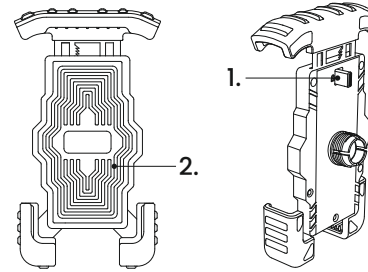

Key Features

- Universal compatibility for smartphones (4.7" to 6.8")
- Strong and secure grip with anti-slip silicone 360° adjustable viewing angle with universal ball joint
- Durable ABS build for long-lasting performance
- Easy installation on bicycle and motorcycle handlebars.

Specifications

- Product Name: Mobike Prime
- Material: ABS
- Net Weight: 180g
- Applicable Device Size: 4.7 – 6.8 inches
- Handlebar Diameter Compatibility: 0.6 inch – 1.2 inch

Product Components

1. Secure Lock Mechanism switch
2. Anti-Slip Silicone Grip Pads
3. Universal Ball Joint
4. Screw Wrench

Installation Guide

Step 1: Prepare the Handlebar

Place the anti-slip silicone pad inside the handlebar clip according to size. This ensures a firm grip and prevents slipping.

Step 2: Assemble the Mount

Connect the fixed parts of the handlebar mount. Insert the universal ball into the back slot of the bracket. Ensure it fits securely.

Step 3: Fix the Mount

Attach the clip onto the handlebar. Tighten it using the nut and screw wrench until secure.

Step 4: Mount Your Phone

Place your phone on the holder by pushing the top bracket. Adjust and lock it securely. Use the locking switch at the back for extra stability during rides.