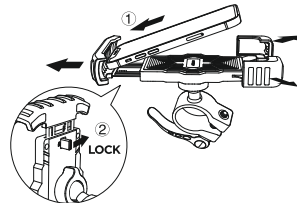

Specifications

- Product Name: Mobike Prime
- Material: ABS
- Net Weight: 180g
- Applicable Device Size: 4.7 – 6.8 inches
- Handlebar Diameter Compatibility: 0.6 inch – 1.2 inch

Product Components

1. Secure Lock Mechanism switch
2. Anti-Slip Silicone Grip Pads
3. Universal Ball Joint
4. Screw Wrench

Installation Guide

Step 1: Prepare the Handlebar

Place the anti-slip silicone pad inside the handlebar clip according to size. This ensures a firm grip and prevents slipping.

Step 2: Assemble the Mount

Connect the fixed parts of the handlebar mount. Insert the universal ball into the back slot of the bracket. Ensure it fits securely.

Step 3: Fix the Mount

Attach the clip onto the handlebar. Tighten it using the nut and screw wrench until secure.

Step 4: Mount Your Phone

Place your phone on the holder by pushing the top bracket. Adjust and lock it securely. Use the locking switch at the back for extra stability during rides.