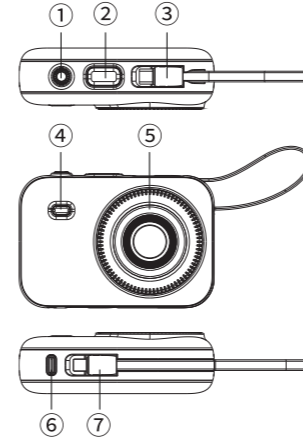

Product illustration

- ① ON/OFF
- ② LED Power Display
- ③ Type C Cable Input / Type C Cable Output
- ④ LED Indicator
- ⑤ Wireless Charging
- ⑥ Type C Port Input / Type C Port Output
- ⑦ Lightning Cable Output

E-Waste Management
E: info@3rrecycler.com

For E-Waste & ROHS compliance
refer to www.portronics.com/ewaste

www.portronics.com

For Support

Visit : www.portronics.com

E-mail : help@portronics.com

Contact No.: +91 9555245245

(Working Hours: Monday - Saturday, 10:00am - 6:00pm)