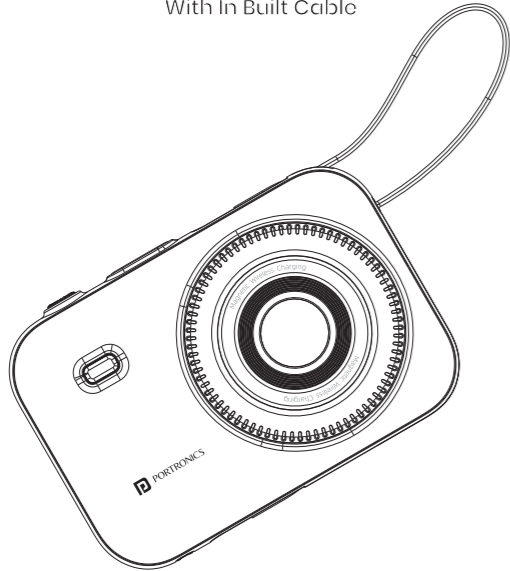

## Power Shutter 20K

20000mAh Wireless Magnetic Powerbank  
With In Built Cable

Thank-you for choosing Portronics. We're happy to help you understand how to use this product. Read on!

User Manual

### Features

- Suitable for nearly all kinds of mobile phones and digital products which have Type C & 8 Pin cable connector.
- With a precise IC protector to safely avoid over-charging, over-discharging and short circuit.
- Intelligent power manage solution, soft switch button, steady and high efficiency.
- Magnetic Wireless Charging, Built in 2 Cables, 22.5W Charging, LED Digital Display.

### Specifications

Name:	POWER BANK	USB-C Input:	DC 5V=3A/9V=2.2A
Model:	Power Shutter 20K	USB-C Cable Input:	DC 5V=3A/9V=2.2A
Capacity:	20000mAh/77Wh	USB-C Output:	DC 5V=3A/9V=2.2A/12V=1.67A/10V=2.25A
Size:	106*74*33mm	USB-C Cable Output:	DC 5V=3A/9V=2.2A/12V=1.67A/10V=2.25A
Weight:	344g	Lightning Cable Output:	DC 5V=2.4A/9V=2.2A
Total Output:	DC 5V=3A Max	Wireless Charging:	5W / 7.5W / 10W / 15W

### Features

For your convenience in understanding the real-time power status of the power bank, you can lightly press the control button once, and the LED screen will display the percentage of power. After the power is used up, the output will automatically turn off.