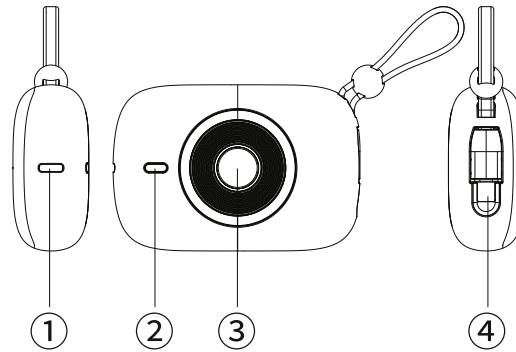

P PORTRONICS

10000^{mAh}
POWER BANK

Power Shutter Pro

Fast Charging Power Bank

User Manual

PRODUCT ILLUSTRATION

1. Type-C Input Port / Type-C Port Output
2. ON/OFF
3. LED Power Display
4. Type-C Cable Input / Type-C Cable Output

SPECIFICATIONS

- Capacity : 10000mAh
- Size : 11x8x3.5 cm
- Weight : 235 gm
- USB-C Input : DC 5V=3A/9A=3A/12V=2.9A/20V=1.75A
- USB-C Cable Input DC 5V=3A/9A=3A/12V=2.9A/
USB-C Output 20V=1.75A
- : DC 5V=3A/9A=3A/12V=2.9A/
USB-C Cable 15V=2.33A/20V=1.75A/10V=2.25
- Output : DC 5V=3A/9A=3A/12V=2.9A/
PPS Output 15V=2.33A/20V=1.75A/10V=2.25
- Total Output : 3.3-11.6V=3A
- : DC 5V=4A Max